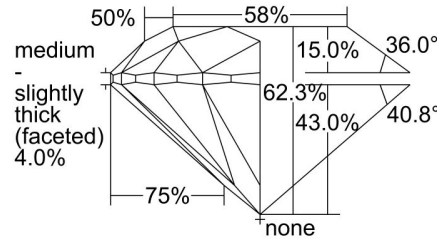

**GIA NATURAL DIAMOND GRADING REPORT**

March 07, 2024  
 GIA Report Number ..... 1488730522  
 Shape and Cutting Style ..... Round Brilliant  
 Measurements ..... 6.35 - 6.37 x 3.96 mm

**GRADING RESULTS**

Carat Weight ..... 1.00 carat  
 Color Grade ..... H  
 Clarity Grade ..... VVS2  
 Cut Grade ..... Excellent

**ADDITIONAL GRADING INFORMATION**

Polish ..... Excellent  
 Symmetry ..... Excellent  
 Fluorescence ..... Faint  
 Inscription(s): GIA 1488730522  
**Comments:** Surface graining is not shown.

**PROPORTIONS**

Profile to actual proportions

**CLARITY CHARACTERISTICS**

**KEY TO SYMBOLS\***

-  Cloud
-  Natural
-  Needle
-  Pinpoint
-  Indented Natural

\* Red symbols denote internal characteristics (inclusions). Green or black symbols denote external characteristics (blemishes). Diagram is an approximate representation of the diamond, and symbols shown indicate type, position, and approximate size of clarity characteristics. All clarity characteristics may not be shown. Details of finish are not shown.