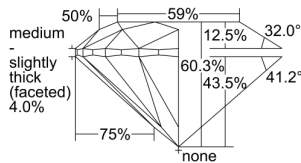

GIA®

FACSIMILE

GIA REPORT

1485806654

Verify this report at GIA.edu

GIA NATURAL DIAMOND DOSSIER®

March 13, 2024
GIA Report Number 1485806654
Shape and Cutting Style ..... Round Brilliant
Measurements ..... 4.33 - 4.35 x 2.62 mm

GRADING RESULTS

Carat Weight ..... 0.30 carat
Color Grade ..... G
Clarity Grade S11
Cut Grade ..... Excellent

ADDITIONAL GRADING INFORMATION

Polish ..... Excellent
Symmetry ..... Excellent
Fluorescence ..... None
Clarity Characteristics ..... Cloud, Feather
Inscription(s): GIA 1485806654

PROPORTIONS

Profile to actual proportions

GRADING SCALES

GIA
COLOR
SCALE

COLORED	D
	E
	F
	G
	H
	I
	J
NEAR COLORLESS	K
	L
FAINT	M
	N
	O
	P
VERY LIGHT	Q
	R
	S
	T
	U
	V
LIGHT	W
	X
	Y
	Z

GIA
CLARITY
SCALE

VERY VERY SLIGHTLY INCLUDED	FLAWLESS
	INTERNALLY FLAWLESS
VERY SLIGHTLY INCLUDED	VVS₁
	VVS₂
SLIGHTLY INCLUDED	VS₁
	VS₂
INCLUDED	S1₁
	S1₂
	I₁
	I₂
	I₃

GIA
CUT
SCALE

EXCELLENT
VERY GOOD
GOOD
FAIR
POOR