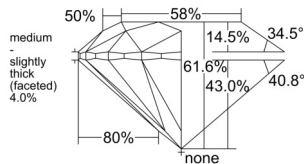

GIA®

FACSIMILE

GIA REPORT

1483647216

Verify this report at GIA.edu

GIA NATURAL DIAMOND DOSSIER®

April 28, 2025
GIA Report Number **1483647216**
Shape and Cutting Style ..... **Round Brilliant**
Measurements ..... **3.85 - 3.87 x 2.38 mm**

GRADING RESULTS

Carat Weight ..... **0.22 carat**
Color Grade ..... **D**
Clarity Grade **VVS1**
Cut Grade ..... **Excellent**

ADDITIONAL GRADING INFORMATION

Polish ..... **Excellent**
Symmetry ..... **Excellent**
Fluorescence ..... **None**
Clarity Characteristics ..... **Pinpoint, Cavity**
Inscription(s): **GIA 1483647216**

PROPORTIONS

Profile to actual proportions

GRADING SCALES

GIA COLOR SCALE

COLORESS	D
	E
	F
	G
	H
	I
	J
NEAR COLORESS	K
	L
FANIT	M
	N
	O
	P
VERY LIGHT	Q
	R
	S
	T
	U
	V
	W
	X
	Y
LIGHT	Z

GIA CLARITY SCALE

FLAWLESS	INTERNAL FLAWLESS	
		EXCELLENT
VVS₁	VERY GOOD	
VVS₂		
VS₁	GOOD	
VS₂		
SI₁	FAIR	
SI₂		
I₁	POOR	
I₂		
I₃		

GIA CUT SCALE

EXCELLENT
VERY GOOD
GOOD
FAIR
POOR