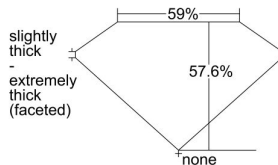

GIA®

FACSIMILE

GIA REPORT 1479837143

Verify this report at GIA.edu

GIA NATURAL DIAMOND DOSSIER®

October 19, 2023
GIA Report Number 1479837143
Shape and Cutting Style ..... Pear Brilliant
Measurements ..... 6.32 x 3.83 x 2.20 mm

GRADING RESULTS

Carat Weight ..... 0.31 carat
Color Grade ..... D
Clarity Grade SI1

ADDITIONAL GRADING INFORMATION

Polish ..... Excellent
Symmetry ..... Very Good
Fluorescence ..... None
Clarity Characteristics..... Cloud, Feather
Inscription(s): GIA 1479837143

PROPORTIONS

Profile not to actual proportions

GRADING SCALES

GIA COLOR SCALE		GIA CLARITY SCALE			
COLORLESS	D	VERY VERY SLIGHTLY INCLUDED	FLAWLESS		
	E		INTERNALLY FLAWLESS		
	F	VERY SLIGHTLY INCLUDED	VVS₁		
	G		VVS₂		
	H		VS₁		
	NEAR COLORLESS	I	SLIGHTLY INCLUDED	VS₂	
		J		SI₁	
		FAINT	K	INCLUDED	SI₂
			L		I₁
			M		I₂
VERT LIGHT	N		INCLUDED	I₃	
	O				
	P				
	Q				
	R				
LIGHT	S				
	T				
	U				
	V				
	W				
	Z