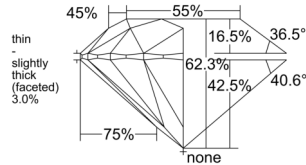

GIA®

FACSIMILE

GIA REPORT 1479599440

Verify this report at GIA.edu

GIA NATURAL DIAMOND DOSSIER®

April 07, 2025
GIA Report Number 1479599440
Shape and Cutting Style ..... Round Brilliant
Measurements ..... 4.89 - 4.92 x 3.05 mm

GRADING RESULTS

Carat Weight ..... 0.45 carat
Color Grade I
Clarity Grade VVS1
Cut Grade ..... Excellent

ADDITIONAL GRADING INFORMATION

Polish ..... Excellent
Symmetry ..... Very Good
Fluorescence ..... Medium Blue
Clarity Characteristics ..... Pinpoint, Cavity
Inscription(s): GIA 1479599440

PROPORTIONS

Profile to actual proportions