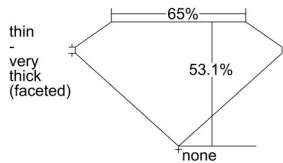

GIA®

FACSIMILE

GIA REPORT 1478655436

Verify this report at GIA.edu

GIA NATURAL DIAMOND DOSSIER®

September 26, 2023
GIA Report Number **1478655436**
Shape and Cutting Style ..... **Heart Brilliant**
Measurements ..... **5.68 x 7.11 x 3.78 mm**

GRADING RESULTS

Carat Weight ..... **0.91 carat**
Color Grade ..... **J**
Clarity Grade **S11**

ADDITIONAL GRADING INFORMATION

Polish ..... **Excellent**
Symmetry ..... **Very Good**
Fluorescence ..... **None**
Clarity Characteristics ..... **Feather, Cloud, Crystal**
Inscription(s): **GIA 1478655436**

PROPORTIONS

Profile not to actual proportions

GRADING SCALES

GIA COLOR SCALE		GIA CLARITY SCALE	
COLORLESS	D	VERY VERY SLIGHTLY INCLUDED	FLAWLESS
	E		INTERNALLY FLAWLESS
	F		VVS₁
	G		VVS₂
	H		VS₁
	I		VS₂
	J		S1₁
	K		S1₂
	L		I₁
	M		I₂
NEAR COLORLESS	N	SLIGHTLY INCLUDED	I₃
	O		
	P		
	Q		
FAINT	R		
	S		
	T		
	U		
VERY LIGHT	V		
	W		
	X		
	Y		
LIGHT	Z