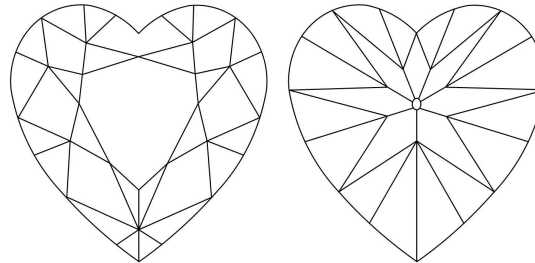

GIA NATURAL DIAMOND GRADING REPORT

November 08, 2023

GIA Report Number 1477717758

Shape and Cutting Style Heart Brilliant

Measurements 9.88 x 11.62 x 6.95 mm

GRADING RESULTS

Carat Weight 4.67 carat

Color Grade D

Clarity Grade Flawless

ADDITIONAL GRADING INFORMATION

Polish Excellent

Symmetry Excellent

Fluorescence None

Inscription(s): GIA 1477717758

PROPORTIONS

Profile not to actual proportions

CLARITY CHARACTERISTICS

GRADING SCALES

GIA COLOR SCALE		GIA CLARITY SCALE		
COLOURLESS	D	VERY VERY SLIGHTLY INCLUDED	FLAWLESS	
	E		INTERNALLY FLAWLESS	
	F		VVS ₁	
NEAR COLOURLESS	G		VVS ₂	
	H		VERY SLIGHTLY INCLUDED	VS ₁
	I			VS ₂
J	SLIGHTLY INCLUDED	SI ₁		
FAINT		K	SI ₂	
		L	INCLUDED	I ₁
	M	I ₂		
N	I ₃			
VERY LIGHT	O			
	P			
	Q			
LIGHT	R			
	S			
	T			
	U			
	V			
	W			
	X			
	Y			
	Z			