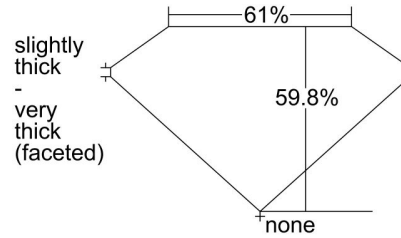

GIA NATURAL DIAMOND GRADING REPORT

November 08, 2023

GIA Report Number 1477717758

Shape and Cutting Style Heart Brilliant

Measurements 9.88 x 11.62 x 6.95 mm

GRADING RESULTS

Carat Weight 4.67 carat

Color Grade D

Clarity Grade Flawless

ADDITIONAL GRADING INFORMATION

Polish Excellent

Symmetry Excellent

Fluorescence None

Inscription(s): GIA 1477717758

PROPORTIONS

Profile not to actual proportions

CLARITY CHARACTERISTICS

GRADING SCALES

GIA COLOR SCALE		GIA CLARITY SCALE		
COLOURLESS	D	VERY VERY SLIGHTLY INCLUDED	FLAWLESS	
	E		INTERNALLY FLAWLESS	
	F		VVS ₁	
NEAR COLOURLESS	G		VVS ₂	
	H		VERY SLIGHTLY INCLUDED	VS ₁
	I			VS ₂
J	SLIGHTLY INCLUDED	SI ₁		
FAINT		K	SI ₂	
		L	INCLUDED	I ₁
	M	I ₂		
N	I ₃			
VERY LIGHT	O			
	P			
	Q			
LIGHT	R			
	S			
	T			
	U			
	V			
	W			
	X			
	Y			
	Z			