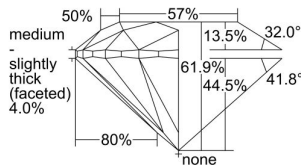

GIA®

FACSIMILE

GIA REPORT 1475946146

Verify this report at GIA.edu

GIA NATURAL DIAMOND DOSSIER®

November 22, 2023
GIA Report Number 1475946146
Shape and Cutting Style ..... Round Brilliant
Measurements ..... 4.36 - 4.38 x 2.71 mm

GRADING RESULTS

Carat Weight ..... 0.31 carat
Color Grade I
Clarity Grade VS1
Cut Grade ..... Excellent

ADDITIONAL GRADING INFORMATION

Polish ..... Excellent
Symmetry ..... Excellent
Fluorescence ..... Faint
Clarity Characteristics ..... Feather, Cloud
Inscription(s): GIA 1475946146

PROPORTIONS

Profile to actual proportions

GRADING SCALES

GIA COLOR SCALE	GIA CLARITY SCALE	GIA CUT SCALE	
D	FLAWLESS	EXCELLENT	
E	INTERNALLY FLAWLESS		
F		VVS₁	VERY GOOD
G	VVS₂		
H	VS₁	GOOD	
I	VS₂		
J	SI₁	FAIR	
K	SI₂		
L	I₁	POOR	
M	I₂		
N	I₃		
O			
P			
Q			
R			
S			
T			
U			
V			
W			
X			
Y			
Z