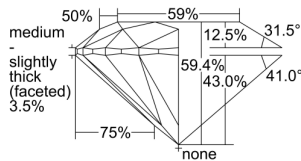

GIA®

FACSIMILE

GIA REPORT 1475806741

Verify this report at GIA.edu

GIA NATURAL DIAMOND DOSSIER®

October 13, 2023
GIA Report Number 1475806741
Shape and Cutting Style ..... Round Brilliant
Measurements ..... 4.79 - 4.82 x 2.86 mm

GRADING RESULTS

Carat Weight ..... 0.40 carat
Color Grade ..... F
Clarity Grade VVS2
Cut Grade ..... Excellent

ADDITIONAL GRADING INFORMATION

Polish ..... Excellent
Symmetry ..... Excellent
Fluorescence ..... None
Clarity Characteristics ..... Feather, Cloud
Inscription(s): GIA 1475806741

PROPORTIONS

Profile to actual proportions

GRADING SCALES

GIA COLOR SCALE	GIA CLARITY SCALE	GIA CUT SCALE	
D	FLAWLESS	EXCELLENT	
E	INTERNALLY FLAWLESS		
F		VVS₁	VERY GOOD
G	VVS₂		
H	VS₁	GOOD	
I	VS₂		
J	SI₁	FAIR	
K	SI₂		
L	I₁	POOR	
M			
N			
O	I₂		
P			
Q	I₃		
R			
S			
T			
U			
V			
W			
X			
Y			
Z