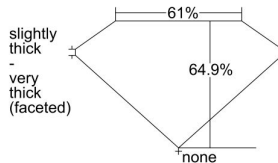

GIA®

FACSIMILE

GIA REPORT 1475244991

Verify this report at GIA.edu

GIA NATURAL DIAMOND DOSSIER®

August 02, 2023
GIA Report Number 1475244991
Shape and Cutting Style ..... Oval Brilliant
Measurements ..... 5.12 x 3.73 x 2.42 mm

GRADING RESULTS

Carat Weight ..... 0.30 carat
Color Grade ..... D
Clarity Grade VS1

ADDITIONAL GRADING INFORMATION

Polish ..... Excellent
Symmetry ..... Very Good
Fluorescence ..... None
Clarity Characteristics ..... Indented Natural, Pinpoint
Inscription(s): GIA 1475244991

PROPORTIONS

Profile not to actual proportions

GRADING SCALES

GIA COLOR SCALE		GIA CLARITY SCALE			
COLORLESS	D	VERY VERY SLIGHTLY INCLUDED	FLAWLESS		
	E		INTERNALLY FLAWLESS		
	F	VERY SLIGHTLY INCLUDED	VVS₁		
	G		VVS₂		
	H		VS₁		
	NEAR COLORLESS	I	SLIGHTLY INCLUDED	VS₂	
		J		SI₁	
		FAINT	K	INCLUDED	SI₂
			L		I₁
			M		I₂
VERT LIGHT	N	LIGHT	I₃		
	O				
	P				
	Q				
	R