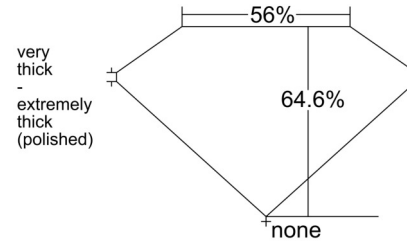

GIA NATURAL DIAMOND GRADING REPORT

April 04, 2025
GIA Report Number 1473294939
Shape and Cutting Style ..... Emerald Cut
Measurements ..... 11.40 x 8.19 x 5.29 mm

GRADING RESULTS

Carat Weight ..... 5.00 carat
Color Grade ..... H
Clarity Grade VVS1

ADDITIONAL GRADING INFORMATION

Polish ..... Excellent
Symmetry ..... Very Good
Fluorescence ..... None
Inscription(s): GIA 1473294939

PROPORTIONS

Profile not to actual proportions