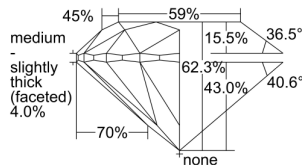

GIA®

FACSIMILE

GIA REPORT

1469566721

Verify this report at GIA.edu

GIA NATURAL DIAMOND DOSSIER®

May 11, 2023
GIA Report Number 1469566721
Shape and Cutting Style ..... Round Brilliant
Measurements ..... 5.86 - 5.89 x 3.66 mm

GRADING RESULTS

Carat Weight ..... 0.80 carat
Color Grade ..... J
Clarity Grade S11
Cut Grade ..... Excellent

ADDITIONAL GRADING INFORMATION

Polish ..... Excellent
Symmetry ..... Excellent
Fluorescence ..... None
Clarity Characteristics ..... Cloud, Crystal
Inscription(s): GIA 1469566721

PROPORTIONS

Profile to actual proportions