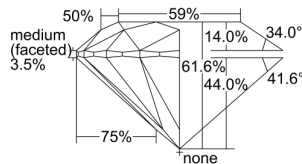

GIA®

FACSIMILE

GIA REPORT

1468684373

Verify this report at GIA.edu

GIA NATURAL DIAMOND DOSSIER®

May 30, 2023
GIA Report Number **1468684373**
Shape and Cutting Style ..... **Round Brilliant**
Measurements ..... **6.20 - 6.24 x 3.83 mm**

GRADING RESULTS

Carat Weight ..... **0.90 carat**
Color Grade ..... **D**
Clarity Grade **S11**
Cut Grade ..... **Excellent**

ADDITIONAL GRADING INFORMATION

Polish ..... **Excellent**
Symmetry ..... **Excellent**
Fluorescence ..... **None**
Clarity Characteristics..... **Feather, Crystal, Cloud, Cavity**
Inscription(s): **GIA 1468684373**

PROPORTIONS

Profile to actual proportions

GRADING SCALES

GIA COLOR SCALE

COLORED	D
	E
	F
	G
	H
	I
	J
NEAR COLORLESS	K
	L
Faint	M
	N
	O
	P
	Q
	R
	S
	T
	U
	V
	W
	X
	Y
Light	Z

GIA CLARITY SCALE

FLAWLESS	INTERNAL FLAWLESS	
		EXCELLENT
VERY VERY SLIGHTLY INCLUDED	VVS₁	
	VVS₂	
VERY SLIGHTLY INCLUDED	VS₁	
	VS₂	
SLIGHTLY INCLUDED	SI₁	
	SI₂	
INCLUDED	I₁	
	I₂	
	I₃	
POOR		

GIA CUT SCALE

EXCELLENT
VERY GOOD
GOOD
FAIR
POOR