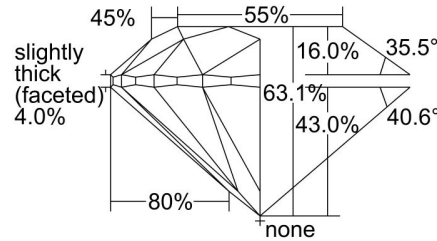

GIA NATURAL DIAMOND GRADING REPORT

May 04, 2023
 GIA Report Number 1468495064
 Shape and Cutting Style Round Brilliant
 Measurements 7.20 - 7.30 x 4.57 mm

GRADING RESULTS

Carat Weight 1.50 carat
 Color Grade K
 Clarity Grade VS1
 Cut Grade Excellent

ADDITIONAL GRADING INFORMATION

Polish Very Good
 Symmetry Very Good
 Fluorescence None
 Inscription(s): GIA 1468495064
Comments: Clouds are not shown.

PROPORTIONS

Profile to actual proportions

CLARITY CHARACTERISTICS

KEY TO SYMBOLS*

- Crystal
- Pinpoint

* Red symbols denote internal characteristics (inclusions). Green or black symbols denote external characteristics (blemishes). Diagram is an approximate representation of the diamond, and symbols shown indicate type, position, and approximate size of clarity characteristics. All clarity characteristics may not be shown. Details of finish are not shown.