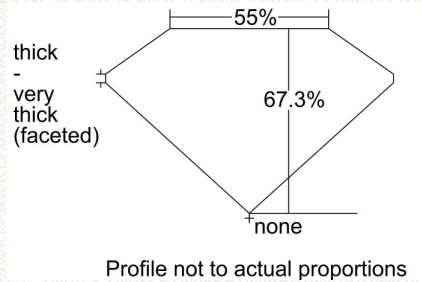

GIA NATURAL COLORED DIAMOND REPORT

May 03, 2023
 Report Type Grading Report
 GIA Report Number 1468188633
 Shape and Cutting Style Cushion Modified Brilliant
 Measurements 5.74 x 5.48 x 3.69 mm

Carat Weight 1.00 carat
 Color Grade Fancy Light Yellow-Green
 Color Origin Natural
 Color Distribution Even
 Clarity Grade Internally Flawless
 Proportions: