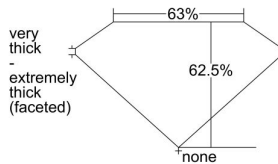

GIA®

FACSIMILE

GIA REPORT 1467464165

Verify this report at GIA.edu

GIA NATURAL DIAMOND DOSSIER®

April 28, 2023
GIA Report Number 1467464165
Shape and Cutting Style ..... Heart Brilliant
Measurements ..... 4.90 x 6.07 x 3.79 mm

GRADING RESULTS

Carat Weight ..... 0.70 carat
Color Grade ..... G
Clarity Grade I1

ADDITIONAL GRADING INFORMATION

Polish ..... Very Good
Symmetry ..... Very Good
Fluorescence ..... Medium Blue
Clarity Characteristics ..... Feather, Crystal
Inspection(s): GIA 1467464165

PROPORTIONS

Profile not to actual proportions

GRADING SCALES

GIA COLOR SCALE		GIA CLARITY SCALE			
COLORLESS	D	VERY VERY SLIGHTLY INCLUDED	FLAWLESS		
	E		INTERNALLY FLAWLESS		
	F		VVS₁		
	G		VVS₂		
	NEAR COLORLESS	H	VERY SLIGHTLY INCLUDED	VS₁	
		I		VS₂	
		FANT	J	SLIGHTLY INCLUDED	S₁
			K		S₂
	L		I₁		
	M		I₂		
N	I₃				
P					
VERT LIGHT	Q	INCLUDED			
	R				
	S				
	T				
	U				
	V				
LIGHT	W				
	X				
	Y				
	Z