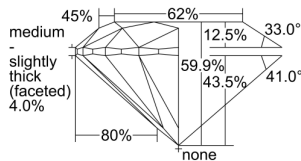

GIA®

FACSIMILE

GIA REPORT 1463358978

Verify this report at GIA.edu

GIA NATURAL DIAMOND DOSSIER®

April 21, 2023
GIA Report Number 1463358978
Shape and Cutting Style ..... Round Brilliant
Measurements ..... 5.44 - 5.48 x 3.27 mm

GRADING RESULTS

Carat Weight ..... 0.60 carat
Color Grade ..... K
Clarity Grade S11
Cut Grade ..... Excellent

ADDITIONAL GRADING INFORMATION

Polish ..... Excellent
Symmetry ..... Very Good
Fluorescence ..... None
Clarity Characteristics ..... Feather
Inscription(s): GIA 1463358978

PROPORTIONS

Profile to actual proportions

GRADING SCALES

GIA COLOR SCALE	GIA CLARITY SCALE	GIA CUT SCALE
D	FLAWLESS	EXCELLENT
E	INTERNALLY FLAWLESS	
F	VVS₁	VERY GOOD
G		
H	VS₁	GOOD
I		
J	SI₁	FAIR
K		
L	I₁	POOR
M		
N	I₂	
O	I₃	
P		
Q		
R		
S		
T		
U		
V		
W		
X		
Y		
Z