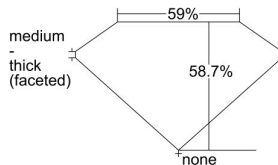

GIA®

FACSIMILE

GIA REPORT 1459716347

Verify this report at GIA.edu

GIA NATURAL DIAMOND DOSSIER®

January 31, 2023
GIA Report Number 1459716347
Shape and Cutting Style ..... Heart Brilliant
Measurements ..... 5.81 x 6.79 x 3.98 mm

GRADING RESULTS

Carat Weight ..... 0.90 carat
Color Grade ..... G
Clarity Grade VS1

ADDITIONAL GRADING INFORMATION

Polish ..... Excellent
Symmetry ..... Very Good
Fluorescence ..... Faint
Clarity Characteristics..... Crystal, Needle, Pinpoint, Cloud
Inspection(s): GIA 1459716347

PROPORTIONS

Profile not to actual proportions

GRADING SCALES

GIA COLOR SCALE		GIA CLARITY SCALE			
COLORLESS	D	VERY VERY SLIGHTLY INCLUDED	FLAWLESS		
	E		INTERNALLY FLAWLESS		
	F	VERY SLIGHTLY INCLUDED	VVS₁		
	G		VVS₂		
	H		VS₁		
	NEAR COLORLESS	I	SLIGHTLY INCLUDED	VS₂	
		J		SI₁	
		FAINT	K	INCLUDED	SI₂
			L		I₁
			M		I₂
VERTICALLY LIGHT	N	INCLUDED	I₃		
	O				
	P				
	Q				
	R				
LIGHT	S				
	T				
	U				
	V				
	W				
X					
Y					
Z