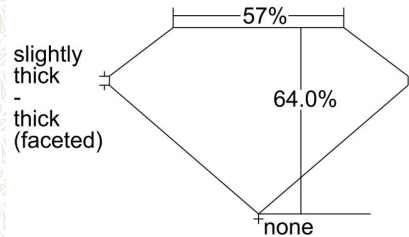

GIA NATURAL COLORED DIAMOND REPORT

November 21, 2022  
 Report Type ..... Grading Report  
 GIA Report Number ..... 1459143690  
 Shape and Cutting Style ..... Round Brilliant  
 Measurements ..... 5.30 - 5.33 x 3.40 mm

Carat Weight ..... 0.61 carat  
 Color Grade ..... Faint Pinkish Brown  
 Color Origin ..... Natural  
 Color Distribution ..... Not Applicable  
 Clarity Grade ..... SI1  
 Proportions:

Profile not to actual proportions