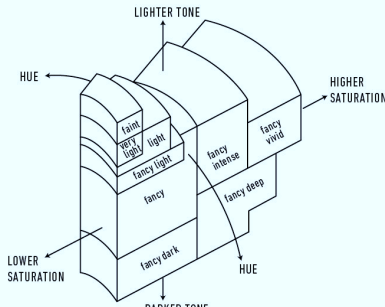

Carat Weight ..... 0.61 carat  
 Color Grade ..... Faint Pinkish Brown  
 Color Origin ..... Natural  
 Color Distribution ..... Not Applicable  
 Clarity Grade ..... SI1  
 Proportions:

Profile not to actual proportions

GIA COLORED DIAMOND SCALE

Illustration of GIA fancy color grade interrelationships

GIA CLARITY SCALE

FLAWLESS
INTERNALLY FLAWLESS
VVS <sub>1</sub>
VVS <sub>2</sub>
VS <sub>1</sub>
VS <sub>2</sub>
SI <sub>1</sub>
SI <sub>2</sub>
I <sub>1</sub>
I <sub>2</sub>
I <sub>3</sub>

CLARITY CHARACTERISTICS

KEY TO SYMBOLS\*

- Cloud
- Crystal
- Feather
- Indented Natural

\* Red symbols denote internal characteristics (inclusions). Green or black symbols denote external characteristics (blemishes). Diagram is an approximate representation of the diamond, and symbols shown indicate type, position, and approximate size of clarity characteristics. All clarity characteristics may not be shown. Details of finish are not shown.