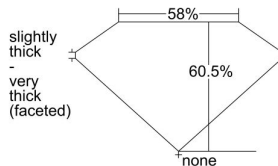

GIA®

FACSIMILE

GIA REPORT 1459128560

Verify this report at GIA.edu

GIA NATURAL DIAMOND DOSSIER®

November 02, 2022
GIA Report Number 1459128560
Shape and Cutting Style ..... Heart Brilliant
Measurements ..... 5.17 x 6.21 x 3.76 mm

GRADING RESULTS

Carat Weight ..... 0.74 carat
Color Grade ..... G
Clarity Grade VVS2

ADDITIONAL GRADING INFORMATION

Polish ..... Very Good
Symmetry ..... Very Good
Fluorescence ..... Strong Blue
Clarity Characteristics ..... Pinpoint, Surface Graining
Inspection(s): GIA 1459128560

PROPORTIONS

Profile not to actual proportions

GRADING SCALES

GIA COLOR SCALE		GIA CLARITY SCALE	
NEAR COLORLESS	D	VERY VERY SLIGHTLY INCLUDED	FLAWLESS
	E		INTERNALLY FLAWLESS
	F		VVS₁
	G		VVS₂
	H		VS₁
	I		VS₂
	J		SI₁
	K		SI₂
	L		I₁
	M		I₂
FAINT	N	SLIGHTLY INCLUDED	I₃
	O		
	P		
	Q		
VERY LIGHT	R	INCLUDED	
	S		
	T		
	U		
	V		
	W		
LIGHT	X		
	Y		
	Z