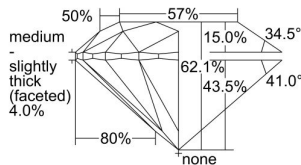

GIA®

FACSIMILE

GIA REPORT 1458568273

Verify this report at GIA.edu

GIA NATURAL DIAMOND DOSSIER®

January 09, 2023
GIA Report Number **1458568273**
Shape and Cutting Style ..... **Round Brilliant**
Measurements ..... **5.36 - 5.40 x 3.34 mm**

GRADING RESULTS

Carat Weight ..... **0.60 carat**
Color Grade ..... **F**
Clarity Grade **VS2**
Cut Grade ..... **Excellent**

ADDITIONAL GRADING INFORMATION

Polish ..... **Excellent**
Symmetry ..... **Excellent**
Fluorescence ..... **None**
Clarity Characteristics..... **Cloud, Feather**
Inscription(s): **GIA 1458568273**

PROPORTIONS

Profile to actual proportions

GRADING SCALES

GIA COLOR SCALE	GIA CLARITY SCALE	GIA CUT SCALE	
D	FLAWLESS	EXCELLENT	
E	INTERNALLY FLAWLESS		
F		VVS₁	VERY GOOD
G	VVS₂		
H	VS₁	GOOD	
I	VS₂		
J	SI₁	FAIR	
K	SI₂		
L	I₁	POOR	
M	I₂		
N	I₃		
O			
P			
Q			
R			
S			
T			
U			
V			
W			
X			
Y			
Z