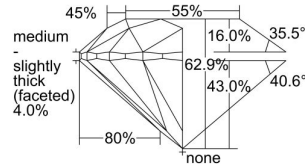

GIA®

FACSIMILE

GIA REPORT 1457050272

Verify this report at GIA.edu

GIA NATURAL DIAMOND DOSSIER®

November 02, 2022
GIA Report Number 1457050272
Shape and Cutting Style ..... Round Brilliant
Measurements ..... 5.67 - 5.72 x 3.58 mm

GRADING RESULTS

Carat Weight ..... 0.72 carat
Color Grade ..... K
Clarity Grade VVS2
Cut Grade ..... Excellent

ADDITIONAL GRADING INFORMATION

Polish ..... Excellent
Symmetry ..... Excellent
Fluorescence ..... Strong Blue
Clarity Characteristics ..... Pinpoint
Inscription(s): GIA 1457050272

PROPORTIONS

Profile to actual proportions

GRADING SCALES

GIA COLOR SCALE	GIA CLARITY SCALE	GIA CUT SCALE
COLOURLESS D	FLAWLESS	EXCELLENT
E	INTERNALLY FLAWLESS	
F	VVS₁	VERY GOOD
G		
H	VVS₂	GOOD
I	VS₁	
J	VS₂	FAIR
K	SI₁	
L	SI₂	POOR
M	I₁	
N	I₂	
O	I₃	
P		
Q		
R		
S		
T		
U		
V		
W		
X		
Y		
Z