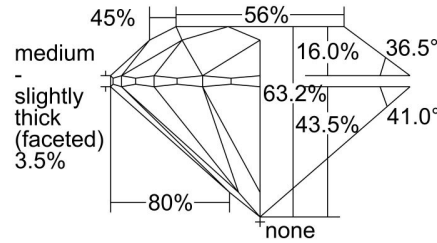

GIA REPORT
1455549852

Verify this report at GIA.edu

FACSIMILE

This is a digital representation of the original GIA Report. This representation might not be accepted in lieu of the original GIA Report in certain circumstances. The original GIA Report includes certain security features which are not reproducible on this facsimile.

GIA NATURAL DIAMOND GRADING REPORT

January 10, 2023
GIA Report Number 1455549852
Shape and Cutting Style ..... Round Brilliant
Measurements ..... 7.70 - 7.76 x 4.88 mm

GRADING RESULTS

Carat Weight ..... 1.81 carat
Color Grade ..... M
Clarity Grade ..... Internally Flawless
Cut Grade ..... Excellent

ADDITIONAL GRADING INFORMATION

Polish ..... Excellent
Symmetry ..... Excellent
Fluorescence ..... Medium Blue
Inscription(s): GIA 1455549852
Comments: Minor details of polish are not shown.

PROPORTIONS

Profile to actual proportions