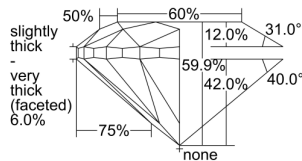

GIA®

FACSIMILE

GIA REPORT 1449732156

Verify this report at GIA.edu

GIA NATURAL DIAMOND DOSSIER®

September 26, 2022
GIA Report Number 1449732156
Shape and Cutting Style ..... Round Brilliant
Measurements ..... 5.67 - 5.69 x 3.40 mm

GRADING RESULTS

Carat Weight ..... 0.70 carat
Color Grade ..... D
Clarity Grade I1
Cut Grade ..... Good

ADDITIONAL GRADING INFORMATION

Polish ..... Very Good
Symmetry ..... Very Good
Fluorescence ..... None
Clarity Characteristics ..... Crystal
Inscription(s): GIA 1449732156

PROPORTIONS

Profile to actual proportions

GRADING SCALES

GIA COLOR SCALE	GIA CLARITY SCALE	GIA CUT SCALE
D	FLAWLESS	EXCELLENT
E	FLAWLESS	
F	INTERNALLY FLAWLESS	VERY GOOD
G	VVS₁	
H	VVS₂	GOOD
I	VS₁	
J	VS₂	FAIR
K	SI₁	
L	SI₂	POOR
M	I₁	
N	I₂	
O	I₃	
P		
Q		
R		
S		
T		
U		
V		
W		
X		
Y		
Z