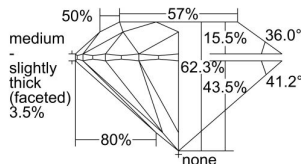

GIA®

FACSIMILE

GIA REPORT 1449174451

Verify this report at GIA.edu

GIA NATURAL DIAMOND DOSSIER®

July 28, 2022
GIA Report Number 1449174451
Shape and Cutting Style ..... Round Brilliant
Measurements ..... 4.77 - 4.80 x 2.98 mm

GRADING RESULTS

Carat Weight ..... 0.42 carat
Color Grade ..... E
Clarity Grade S11
Cut Grade ..... Excellent

ADDITIONAL GRADING INFORMATION

Polish ..... Excellent
Symmetry ..... Excellent
Fluorescence ..... None
Clarity Characteristics ..... Crystal
Inscription(s): GIA 1449174451

PROPORTIONS

Profile to actual proportions