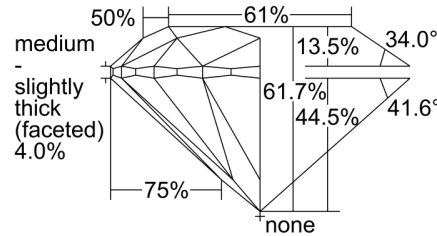

GIA REPORT
1445333590

Verify this report at GIA.edu

FACSIMILE

This is a digital representation of the original GIA Report. This representation might not be accepted in lieu of the original GIA Report in certain circumstances. The original GIA Report includes certain security features which are not reproducible on this facsimile.

GIA NATURAL DIAMOND GRADING REPORT

August 11, 2022
GIA Report Number 1445333590
Shape and Cutting Style ..... Round Brilliant
Measurements ..... 7.40 - 7.41 x 4.57 mm

GRADING RESULTS

Carat Weight ..... 1.54 carat
Color Grade ..... Q to R Range
Clarity Grade SI1
Cut Grade ..... Excellent

ADDITIONAL GRADING INFORMATION

Polish ..... Excellent
Symmetry ..... Excellent
Fluorescence ..... None
Inscription(s): GIA 1445333590
Comments: A patch of color is not shown.

PROPORTIONS

Profile to actual proportions