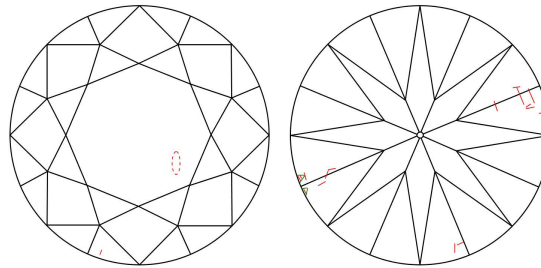

ADDITIONAL GRADING INFORMATION

Polish ..... Excellent  
 Symmetry ..... Excellent  
 Fluorescence ..... None  
 Inscription(s): GIA 1445333590  
 Comments: A patch of color is not shown.

PROPORTIONS

Profile to actual proportions

CLARITY CHARACTERISTICS

KEY TO SYMBOLS\*

- Cloud
- Feather
- Cavity
- Needle

\* Red symbols denote internal characteristics (inclusions). Green or black symbols denote external characteristics (blemishes). Diagram is an approximate representation of the diamond, and symbols shown indicate type, position, and approximate size of clarity characteristics. All clarity characteristics may not be shown. Details of finish are not shown.