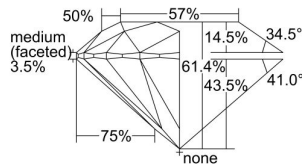

GIA®

FACSIMILE

GIA REPORT

1445187540

Verify this report at GIA.edu

GIA NATURAL DIAMOND DOSSIER®

August 19, 2022
GIA Report Number 1445187540
Shape and Cutting Style ..... Round Brilliant
Measurements ..... 5.76 - 5.79 x 3.55 mm

GRADING RESULTS

Carat Weight ..... 0.72 carat
Color Grade ..... M
Clarity Grade S11
Cut Grade ..... Excellent

ADDITIONAL GRADING INFORMATION

Polish ..... Excellent
Symmetry ..... Excellent
Fluorescence ..... Faint
Clarity Characteristics ..... Cloud
Inscription(s): GIA 1445187540

PROPORTIONS

Profile to actual proportions

GRADING SCALES

GIA COLOR SCALE

COLORESS	D
	E
	F
	G
	H
	I
	J
NEAR COLORESS	K
	L
FAIN	M
	N
	O
	P
	Q
VERY LIGHT	R
	S
	T
	U
	V
	W
	X
	Y
LIGHT	Z

GIA CLARITY SCALE

FLAWLESS	INTERNAL FLAWLESS	
		FLAWLESS
VERY VERY SLIGHTLY INCLUDED	VVS₁	
	VVS₂	
VERY SLIGHTLY INCLUDED	VS₁	
	VS₂	
SLIGHTLY INCLUDED	SI₁	
	SI₂	
INCLUDED	I₁	
	I₂	
	I₃	

GIA CUT SCALE

EXCELLENT	
	VERY GOOD
GOOD	
FAIR	
POOR