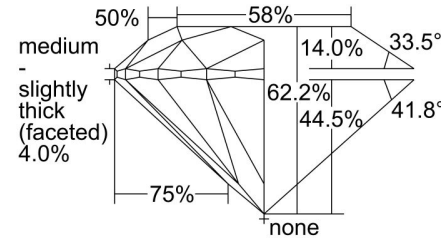

GIA NATURAL DIAMOND GRADING REPORT

July 21, 2022
GIA Report Number 1443117680
Shape and Cutting Style ..... Round Brilliant
Measurements ..... 9.19 - 9.26 x 5.74 mm

GRADING RESULTS

Carat Weight ..... 3.01 carat
Color Grade ..... D
Clarity Grade SI1
Cut Grade ..... Excellent

ADDITIONAL GRADING INFORMATION

Polish ..... Excellent
Symmetry ..... Excellent
Fluorescence ..... Very Strong Blue
Inscription(s): GIA 1443117680
Comments: Pinpoints are not shown.

PROPORTIONS

Profile to actual proportions