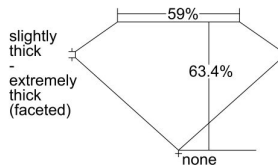

GIA®

FACSIMILE

GIA REPORT 1439960679

Verify this report at GIA.edu

GIA NATURAL DIAMOND DOSSIER®

July 14, 2022
GIA Report Number 1439960679
Shape and Cutting Style ..... Heart Brilliant
Measurements ..... 5.23 x 6.23 x 3.95 mm

GRADING RESULTS

Carat Weight ..... 0.80 carat
Color Grade ..... E
Clarity Grade VS1

ADDITIONAL GRADING INFORMATION

Polish ..... Excellent
Symmetry ..... Excellent
Fluorescence ..... None
Clarity Characteristics..... Cloud, Crystal, Pinpoint
Inscription(s): GIA 1439960679

PROPORTIONS

Profile not to actual proportions

GRADING SCALES

GIA COLOR SCALE		GIA CLARITY SCALE	
COLORLESS	D	VERY VERY SLIGHTLY INCLUDED	FLAWLESS
	E		INTERNALLY FLAWLESS
	F		VS₁
	G		VS₂
	H		VS₁
	I		VS₂
	J		SI₁
	K		SI₂
	L		I₁
	M		I₂
NEAR COLORLESS	N	SLIGHTLY INCLUDED	I₃
	O		
	P		
	Q		
FAINT	R		
	S		
	T		
	U		
VERT LIGHT	V		
	W		
	X		
	Y		
LIGHT	Z