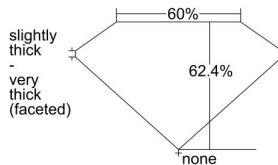

GIA®

FACSIMILE

GIA REPORT 1439189144

Verify this report at GIA.edu

GIA NATURAL DIAMOND DOSSIER®

May 19, 2022
GIA Report Number 1439189144
Shape and Cutting Style ..... Pear Brilliant
Measurements ..... 8.09 x 5.52 x 3.44 mm

GRADING RESULTS

Carat Weight ..... 0.91 carat
Color Grade ..... F
Clarity Grade SI2

ADDITIONAL GRADING INFORMATION

Polish ..... Excellent
Symmetry ..... Very Good
Fluorescence ..... Faint
Clarity Characteristics ..... Crystal
Inscription(s): GIA 1439189144

PROPORTIONS

Profile not to actual proportions

GRADING SCALES

GIA COLOR SCALE		GIA CLARITY SCALE			
COLORLESS	D	VERY VERY SLIGHTLY INCLUDED	FLAWLESS		
	E		INTERNALLY FLAWLESS		
	F	VERY SLIGHTLY INCLUDED	VVS₁		
	G		VVS₂		
	H		VS₁		
	NEAR COLORLESS	I	SLIGHTLY INCLUDED	VS₂	
		J		SI₁	
		FAINT	K	INCLUDED	SI₂
			L		I₁
			M		I₂
VERT LIGHT	N	LIGHT	I₃		
	O				
	P				
	Q				
	R