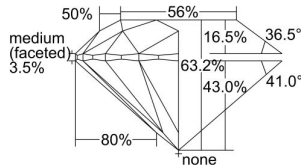

GIA®

FACSIMILE

GIA REPORT 1439069269

Verify this report at GIA.edu

GIA NATURAL DIAMOND DOSSIER®

April 18, 2022
GIA Report Number 1439069269
Shape and Cutting Style ..... Round Brilliant
Measurements ..... 5.04 - 5.06 x 3.19 mm

GRADING RESULTS

Carat Weight ..... 0.50 carat
Color Grade ..... J
Clarity Grade S11
Cut Grade ..... Excellent

ADDITIONAL GRADING INFORMATION

Polish ..... Excellent
Symmetry ..... Excellent
Fluorescence ..... Strong Blue
Clarity Characteristics ..... Crystal, Feather, Cloud
Inspection(s): GIA 1439069269

PROPORTIONS

Profile to actual proportions

GRADING SCALES

GIA COLOR SCALE	GIA CLARITY SCALE	GIA CUT SCALE	
D	FLAWLESS	EXCELLENT	
E	INTERNALLY FLAWLESS		
F		VVS₁	VERY GOOD
G	VVS₂		
H	VS₁	GOOD	
I	VS₂		
J	S1₁	FAIR	
K	S1₂		
L	I₁	POOR	
M	I₂		
N	I₃		
O