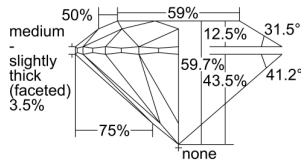

GIA®

FACSIMILE

GIA REPORT 1438939317

Verify this report at GIA.edu

GIA NATURAL DIAMOND DOSSIER®

July 06, 2022
GIA Report Number **1438939317**
Shape and Cutting Style ..... **Round Brilliant**
Measurements ..... **5.16 - 5.19 x 3.09 mm**

GRADING RESULTS

Carat Weight ..... **0.50 carat**
Color Grade ..... **D**
Clarity Grade **S12**
Cut Grade ..... **Excellent**

ADDITIONAL GRADING INFORMATION

Polish ..... **Excellent**
Symmetry ..... **Excellent**
Fluorescence ..... **None**
Clarity Characteristics..... **Crystal, Cloud**
Inscription(s): **GIA 1438939317**

PROPORTIONS

Profile to actual proportions

GRADING SCALES

GIA COLOR SCALE	GIA CLARITY SCALE	GIA CUT SCALE	
D	FLAWLESS	EXCELLENT	
E	INTERNALLY FLAWLESS		
F		VVS₁	VERY GOOD
G	VVS₂		
H	VS₁	GOOD	
I	VS₂		
J	S1₁	FAIR	
K	S1₂		
L	I₁	POOR	
M	I₂		
N	I₃		
O			
P			
Q			
R			
S			
T			
U			
V			
W			
X			
Y			
Z