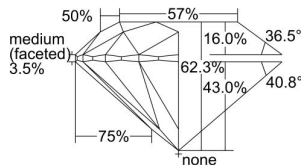

GIA®

FACSIMILE

GIA REPORT 1438752123

Verify this report at GIA.edu

GIA NATURAL DIAMOND DOSSIER®

June 17, 2022
GIA Report Number **1438752123**
Shape and Cutting Style ..... **Round Brilliant**
Measurements ..... **5.06 - 5.09 x 3.16 mm**

GRADING RESULTS

Carat Weight ..... **0.50 carat**
Color Grade ..... **E**
Clarity Grade **S11**
Cut Grade ..... **Excellent**

ADDITIONAL GRADING INFORMATION

Polish ..... **Excellent**
Symmetry ..... **Excellent**
Fluorescence ..... **None**
Clarity Characteristics..... **Cloud, Feather, Crystal**
Inscription(s): **GIA 1438752123**

PROPORTIONS

Profile to actual proportions