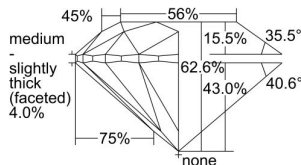

GIA®

FACSIMILE

GIA REPORT 1437170182

Verify this report at GIA.edu

GIA NATURAL DIAMOND DOSSIER®

May 04, 2022
GIA Report Number 1437170182
Shape and Cutting Style ..... Round Brilliant
Measurements ..... 5.33 - 5.37 x 3.35 mm

GRADING RESULTS

Carat Weight ..... 0.60 carat
Color Grade ..... G
Clarity Grade S11
Cut Grade ..... Excellent

ADDITIONAL GRADING INFORMATION

Polish ..... Excellent
Symmetry ..... Excellent
Fluorescence ..... None
Clarity Characteristics ..... Crystal, Feather
Inscription(s): GIA 1437170182

PROPORTIONS

Profile to actual proportions

GRADING SCALES

GIA COLOR SCALE	GIA CLARITY SCALE	GIA CUT SCALE	
D	FLAWLESS	EXCELLENT	
E	INTERNALLY FLAWLESS		
F		VVS₁	VERY GOOD
G	VVS₂		
H	VS₁	GOOD	
I	VS₂		
J	S1₁	FAIR	
K	S1₂		
L	I₁	POOR	
M	I₂		
N	I₃		
O			
P			
Q			
R			
S			
T			
U			
V			
W			
X			
Y			
Z