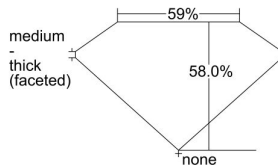

GIA®

FACSIMILE

GIA REPORT 1435880169

Verify this report at GIA.edu

GIA NATURAL DIAMOND DOSSIER®

June 30, 2022
GIA Report Number 1435880169
Shape and Cutting Style ..... Heart Brilliant
Measurements ..... 5.27 x 6.27 x 3.64 mm

GRADING RESULTS

Carat Weight ..... 0.70 carat
Color Grade ..... D
Clarity Grade VVS2

ADDITIONAL GRADING INFORMATION

Polish ..... Excellent
Symmetry ..... Excellent
Fluorescence ..... Faint
Clarity Characteristics..... Pinpoint, Needle, Indented Natural,
Surface Graining

Inscription(s): GIA 1435880169

PROPORTIONS

Profile not to actual proportions

GRADING SCALES

GIA COLOR SCALE		GIA CLARITY SCALE	
COLORLESS	D	VERY VERY SLIGHTLY INCLUDED	FLAWLESS
	E		INTERNALLY FLAWLESS
	F		VVS₁
	G		VVS₂
	H		VS₁
	I		VS₂
	J		SI₁
	K		SI₂
	L		I₁
	M		I₂
NEAR COLORLESS	N	SLIGHTLY INCLUDED	I₃
	O		
	P		
	Q		
FAINT	R		
	S		
	T		
	U		
VERY LIGHT	V		
	W		
	X		
	Y		
LIGHT	Z