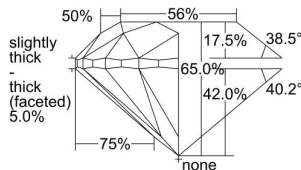

GIA®

FACSIMILE

GIA REPORT 1435036653

Verify this report at GIA.edu

GIA NATURAL DIAMOND DOSSIER®

April 25, 2022
GIA Report Number 1435036653
Shape and Cutting Style ..... Round Brilliant
Measurements ..... 5.17 - 5.30 x 3.40 mm

GRADING RESULTS

Carat Weight ..... 0.60 carat
Color Grade I
Clarity Grade VS1
Cut Grade ..... Very Good

ADDITIONAL GRADING INFORMATION

Polish ..... Very Good
Symmetry ..... Good
Fluorescence ..... None
Clarity Characteristics..... Indented Natural, Needle, Pinpoint
Inscription(s): GIA 1435036653

PROPORTIONS

Profile to actual proportions