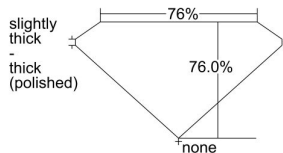

GIA®

FACSIMILE

GIA REPORT 1433722632

Verify this report at GIA.edu

GIA NATURAL DIAMOND DOSSIER®

June 23, 2022
GIA Report Number 1433722632
Shape and Cutting Style ..... **Square Modified Brilliant**
Measurements ..... **4.77 x 4.73 x 3.59 mm**

GRADING RESULTS

Carat Weight ..... **0.70 carat**
Color Grade ..... **E**
Clarity Grade **VS2**

ADDITIONAL GRADING INFORMATION

Polish ..... **Excellent**
Symmetry ..... **Very Good**
Fluorescence ..... **None**
Clarity Characteristics ..... **Crystal**
Inscription(s): GIA 1433722632

PROPORTIONS

Profile not to actual proportions

GRADING SCALES

GIA COLOR SCALE		GIA CLARITY SCALE			
COLORLESS	D	VERY VERY SLIGHTLY INCLUDED	FLAWLESS		
	E		INTERNALLY FLAWLESS		
	F	VERY SLIGHTLY INCLUDED	VVS₁		
	G		VVS₂		
	H		VS₁		
	NEAR COLORLESS	I	SLIGHTLY INCLUDED	VS₂	
		J		SI₁	
		FAINT	K	INCLUDED	SI₂
			L		I₁
			M		I₂
VERT LIGHT	N	LIGHT	I₃		
	O				
	P				
	Q				
	R				
	S				
	T