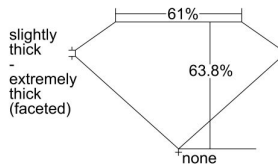

GIA®

FACSIMILE

GIA REPORT 1433717941

Verify this report at GIA.edu

GIA NATURAL DIAMOND DOSSIER®

June 16, 2022
GIA Report Number 1433717941
Shape and Cutting Style ..... Heart Brilliant
Measurements ..... 5.48 x 6.54 x 4.17 mm

GRADING RESULTS

Carat Weight ..... 0.90 carat
Color Grade ..... E
Clarity Grade VS1

ADDITIONAL GRADING INFORMATION

Polish ..... Excellent
Symmetry ..... Very Good
Fluorescence ..... Faint
Clarity Characteristics..... Crystal, Pinpoint, Needle
Inscription(s): GIA 1433717941

PROPORTIONS

Profile not to actual proportions

GRADING SCALES

GIA COLOR SCALE		GIA CLARITY SCALE	
COLORLESS	D	VERY VERY SLIGHTLY INCLUDED	FLAWLESS
	E		INTERNALLY FLAWLESS
	F		VS₁
	G		VS₂
	H		VS₁
	I		VS₂
	J		SI₁
	K		SI₂
	L		I₁
	M		I₂
NEAR COLORLESS	N	SLIGHTLY INCLUDED	I₃
	O		
	P		
	Q		
FAINT	R	INCLUDED	
	S		
	T		
	U		
VERY LIGHT	V		
	W		
	X		
	Y		
LIGHT	Z