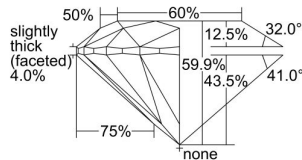

GIA®

FACSIMILE

GIA REPORT

1428745844

Verify this report at GIA.edu

GIA NATURAL DIAMOND DOSSIER®

July 21, 2022
GIA Report Number **1428745844**
Shape and Cutting Style ..... **Round Brilliant**
Measurements ..... **6.85 - 6.89 x 4.12 mm**

GRADING RESULTS

Carat Weight ..... **1.20 carat**
Color Grade ..... **I**
Clarity Grade **SI2**
Cut Grade ..... **Excellent**

ADDITIONAL GRADING INFORMATION

Polish ..... **Excellent**
Symmetry ..... **Excellent**
Fluorescence ..... **None**
Clarity Characteristics..... **Cloud, Feather**
Inscription(s): **GIA 1428745844**

PROPORTIONS

Profile to actual proportions

GRADING SCALES

GIA COLOR SCALE	GIA CLARITY SCALE	GIA CUT SCALE	
D	FLAWLESS	EXCELLENT	
E	INTERNALLY FLAWLESS		
F		VVS₁	VERY GOOD
G	VVS₂		
H	VS₁	GOOD	
I	VS₂		
J	SI₁	FAIR	
K	SI₂		
L	I₁	POOR	
M	I₂		
N	I₃		
O			
P			
Q			
R			
S			
T			
U			
V			
W			
X			
Y			
Z