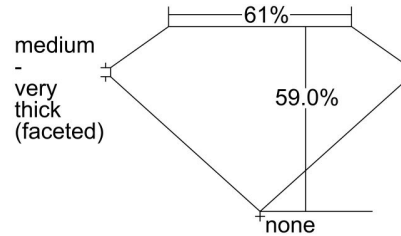

GIA NATURAL DIAMOND GRADING REPORT

January 31, 2022  
 GIA Report Number ..... 1428128785  
 Shape and Cutting Style ..... Oval Brilliant  
 Measurements ..... 11.84 x 8.14 x 4.80 mm

GRADING RESULTS

Carat Weight ..... 3.01 carat  
 Color Grade ..... D  
 Clarity Grade ..... SI1

PROPORTIONS

Profile not to actual proportions

CLARITY CHARACTERISTICS

KEY TO SYMBOLS\*

-  Feather
-  Natural
-  Cloud
-  Needle
-  Pinpoint

\* Red symbols denote internal characteristics (inclusions). Green or black symbols denote external characteristics (blemishes). Diagram is an approximate representation of the diamond, and symbols shown indicate type, position, and approximate size of clarity characteristics. All clarity characteristics may not be shown. Details of finish are not shown.