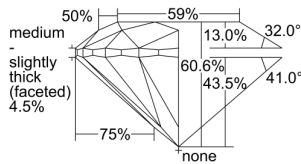

GIA®

FACSIMILE

GIA REPORT 1428005786

Verify this report at GIA.edu

GIA NATURAL DIAMOND DOSSIER®

April 14, 2022
GIA Report Number 1428005786
Shape and Cutting Style ..... Round Brilliant
Measurements ..... 6.32 - 6.36 x 3.84 mm

GRADING RESULTS

Carat Weight ..... 0.95 carat
Color Grade ..... E
Clarity Grade VVS2
Cut Grade ..... Excellent

ADDITIONAL GRADING INFORMATION

Polish ..... Excellent
Symmetry ..... Excellent
Fluorescence ..... None
Clarity Characteristics ..... Pinpoint
Inscription(s): GIA 1428005786

PROPORTIONS

Profile to actual proportions

GRADING SCALES

GIA COLOR SCALE	GIA CLARITY SCALE	GIA CUT SCALE	
D	FLAWLESS	EXCELLENT	
E	INTERNALLY FLAWLESS		
F		VVS₁	VERY GOOD
G	VVS₂		
H	VS₁	GOOD	
I	VS₂		
J	SI₁	FAIR	
K	SI₂		
L	I₁	POOR	
M			
N			
O	I₂		
P			
Q			
R	I₃		
S			
T			
U			
V			
W			
X			
Y			
Z