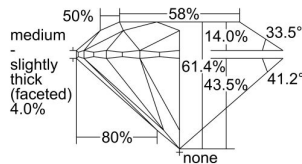

GIA®

FACSIMILE

GIA REPORT

1427137843

Verify this report at GIA.edu

GIA NATURAL DIAMOND DOSSIER®

February 02, 2022

GIA Report Number 1427137843

Shape and Cutting Style ..... Round Brilliant

Measurements ..... 4.73 - 4.76 x 2.92 mm

GRADING RESULTS

Carat Weight ..... 0.40 carat

Color Grade ..... J

Clarity Grade VVS1

Cut Grade ..... Excellent

ADDITIONAL GRADING INFORMATION

Polish ..... Excellent

Symmetry ..... Excellent

Fluorescence ..... Faint

Clarity Characteristics ..... Pinpoint

Inscription(s): GIA 1427137843

PROPORTIONS

Profile to actual proportions

GRADING SCALES

GIA COLOR SCALE

COLORLESS	D
	E
	F
	G
	H
	I
	J
NEAR COLORLESS	K
	L
FAIN	M
	N
	O
	P
	Q
VERY LIGHT	R
	S
	T
	U
	V
	W
	X
	Y
LIGHT	Z

GIA CLARITY SCALE

FLAWLESS	INTERNAL FLAWLESS	VERY VERY SLIGHTLY INCLUDED	VERY SLIGHTLY INCLUDED	SLIGHTLY INCLUDED	INCLUDED	
						FLAWLESS
		VVS₁	VVS₂	VS₁	VS₂	
			SI₁	SI₂	I₁	
					I₂	
					I₃	

GIA CUT SCALE

EXCELLENT
VERY GOOD
GOOD
FAIR
POOR