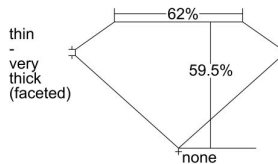

GIA®

FACSIMILE

GIA REPORT 1425761718

Verify this report at GIA.edu

GIA NATURAL DIAMOND DOSSIER®

March 25, 2022
GIA Report Number **1425761718**
Shape and Cutting Style ..... **Heart Brilliant**
Measurements ..... **5.63 x 6.74 x 4.01 mm**

GRADING RESULTS

Carat Weight ..... **0.90 carat**
Color Grade ..... **G**
Clarity Grade **VS2**

ADDITIONAL GRADING INFORMATION

Polish ..... **Excellent**
Symmetry ..... **Very Good**
Fluorescence ..... **None**
Clarity Characteristics..... **Feather, Crystal, Indented Natural**
Inscription(s): **GIA 1425761718**

PROPORTIONS

Profile not to actual proportions

GRADING SCALES

GIA COLOR SCALE		GIA CLARITY SCALE			
COLORLESS	D	VERY VERY SLIGHTLY INCLUDED	FLAWLESS		
	E		INTERNALLY FLAWLESS		
	F	VERY SLIGHTLY INCLUDED	VVS₁		
	G		VVS₂		
	H		VS₁		
	NEAR COLORLESS	I	SLIGHTLY INCLUDED	VS₂	
		J		SI₁	
		FAINT	K	INCLUDED	SI₂
			L		I₁
			M		I₂
VERT LIGHT	N	LIGHT	I₃		
	O				
	P				
	Q				
	R