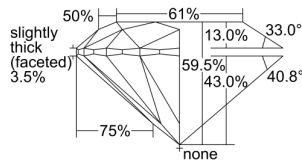

GIA®

FACSIMILE

GIA REPORT

1419341614

Verify this report at GIA.edu

GIA NATURAL DIAMOND DOSSIER®

November 19, 2021
GIA Report Number 1419341614
Shape and Cutting Style ..... Round Brilliant
Measurements ..... 6.23 - 6.28 x 3.72 mm

GRADING RESULTS

Carat Weight ..... 0.90 carat
Color Grade ..... E
Clarity Grade VVS2
Cut Grade ..... Excellent

ADDITIONAL GRADING INFORMATION

Polish ..... Excellent
Symmetry ..... Excellent
Fluorescence ..... Strong Blue
Clarity Characteristics ..... Pinpoint, Indented Natural
Inscription(s): GIA 1419341614

PROPORTIONS

Profile to actual proportions

GRADING SCALES

GIA COLOR SCALE	GIA CLARITY SCALE	GIA CUT SCALE	
D	FLAWLESS	EXCELLENT	
E	INTERNALLY FLAWLESS		
F		VVS₁	VERY GOOD
G	VVS₂		
H	VS₁	GOOD	
I	VS₂		
J	SI₁	FAIR	
K	SI₂		
L	I₁	POOR	
M	I₂		
N	I₃		
O			
P			
Q			
R			
S			
T			
U			
V			
W			
X			
Y			
Z