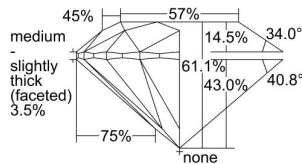

GIA®

FACSIMILE

GIA REPORT

1419266356

Verify this report at GIA.edu

GIA NATURAL DIAMOND DOSSIER®

November 17, 2021
GIA Report Number **1419266356**
Shape and Cutting Style ..... **Round Brilliant**
Measurements ..... **3.73 - 3.75 x 2.28 mm**

GRADING RESULTS

Carat Weight ..... **0.19 carat**
Color Grade ..... **F**
Clarity Grade **S11**
Cut Grade ..... **Excellent**

ADDITIONAL GRADING INFORMATION

Polish ..... **Very Good**
Symmetry ..... **Very Good**
Fluorescence ..... **None**
Clarity Characteristics..... **Cloud, Crystal**
Inscription(s): **GIA 1419266356**

PROPORTIONS

GRADING SCALES

GIA COLOR SCALE

COLORED	D
	E
	F
	G
	H
	I
	J
NEAR COLORLESS	K
	L
	M
Faint	N
	O
	P
	Q
	R
	S
	T
	U
	V
	W
	X
	Y
Light	Z

GIA CLARITY SCALE

FLAWLESS	VERY VERY SLIGHTLY INCLUDED	VVS₁	VVS₂	VS₁	VS₂	SI₁	SI₂	I₁	I₂	I₃	
											INTERNALLY FLAWLESS

GIA CUT SCALE

EXCELLENT
VERY GOOD
GOOD
FAIR
POOR