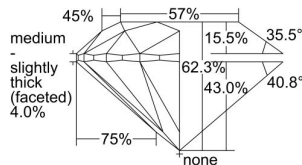

GIA®

FACSIMILE

GIA REPORT

1418656626

Verify this report at GIA.edu

GIA NATURAL DIAMOND DOSSIER®

December 16, 2021
GIA Report Number 1418656626
Shape and Cutting Style ..... Round Brilliant
Measurements ..... 5.34 - 5.36 x 3.33 mm

GRADING RESULTS

Carat Weight ..... 0.59 carat
Color Grade ..... H
Clarity Grade VS2
Cut Grade ..... Excellent

ADDITIONAL GRADING INFORMATION

Polish ..... Excellent
Symmetry ..... Excellent
Fluorescence ..... Faint
Clarity Characteristics ..... Cloud, Crystal
Inscription(s): GIA 1418656626

PROPORTIONS

GRADING SCALES

GIA COLOR SCALE

COLORED	D
	E
	F
	G
	H
	I
	J
NEAR COLORLESS	K
	L
	M
	N
	O
	P
	Q
	R
	S
	T
	U
	V
	W
	X
	Y
	Z

GIA CLARITY SCALE

FLAWLESS	VERY VERY SLIGHTLY INCLUDED	VS₁	VS₂	VS₁	VS₂	SI₁	SI₂	I₁	I₂	I₃		
											FLAWLESS	INTERNALLY FLAWLESS

GIA CUT SCALE

EXCELLENT
VERY GOOD
GOOD
FAIR
POOR