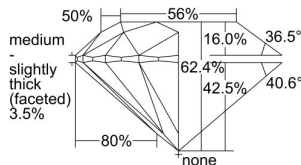

GIA®

FACSIMILE

GIA REPORT

1418113248

Verify this report at GIA.edu

GIA NATURAL DIAMOND DOSSIER®

November 12, 2021
GIA Report Number 1418113248
Shape and Cutting Style ..... Round Brilliant
Measurements ..... 5.84 - 5.88 x 3.66 mm

GRADING RESULTS

Carat Weight ..... 0.78 carat
Color Grade ..... D
Clarity Grade S11
Cut Grade ..... Excellent

ADDITIONAL GRADING INFORMATION

Polish ..... Excellent
Symmetry ..... Very Good
Fluorescence ..... None
Clarity Characteristics ..... Cloud
Inscription(s): GIA 1418113248

PROPORTIONS

Profile to actual proportions