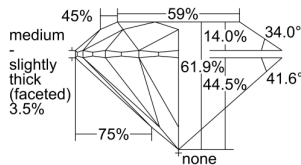

GIA®

FACSIMILE

GIA REPORT

1417598828

Verify this report at GIA.edu

GIA NATURAL DIAMOND DOSSIER®

December 14, 2021
GIA Report Number 1417598828
Shape and Cutting Style ..... Round Brilliant
Measurements ..... 5.26 - 5.30 x 3.27 mm

GRADING RESULTS

Carat Weight ..... 0.55 carat
Color Grade ..... M
Clarity Grade VS2
Cut Grade ..... Excellent

ADDITIONAL GRADING INFORMATION

Polish ..... Excellent
Symmetry ..... Excellent
Fluorescence ..... Faint
Clarity Characteristics ..... Crystal, Cloud
Inscription(s): GIA 1417598828

PROPORTIONS

GRADING SCALES

GIA COLOR SCALE

COLORESS	D
	E
	F
	G
	H
NEAR COLORESS	I
	J
	K
	L
FAIN	M
	N
	O
	P
VERY LIGHT	Q
	R
	S
	T
	U
	V
	W
	X
	Y
LIGHT	Z

GIA CLARITY SCALE

	FLAWLESS
	INTERNALLY FLAWLESS
VERY VERY SLIGHTLY INCLUDED	VVS₁
	VVS₂
VERY SLIGHTLY INCLUDED	VS₁
	VS₂
SLIGHTLY INCLUDED	SI₁
	SI₂
	I₁
	I₂
INCLUDED	I₃

GIA CUT SCALE

	EXCELLENT
	VERY GOOD
	GOOD
	FAIR
	POOR