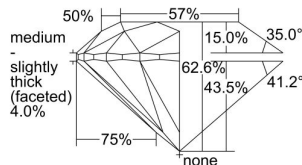

GIA®

FACSIMILE

GIA REPORT

1415534366

Verify this report at GIA.edu

GIA NATURAL DIAMOND DOSSIER®

December 06, 2021
GIA Report Number 1415534366
Shape and Cutting Style ..... Round Brilliant
Measurements ..... 3.63 - 3.65 x 2.28 mm

GRADING RESULTS

Carat Weight ..... 0.18 carat
Color Grade ..... H
Clarity Grade VS1
Cut Grade ..... Excellent

ADDITIONAL GRADING INFORMATION

Polish ..... Excellent
Symmetry ..... Excellent
Fluorescence ..... None
Clarity Characteristics ..... Crystal, Pinpoint, Cloud
Inscription(s): GIA 1415534366

PROPORTIONS

Profile to actual proportions

GRADING SCALES

GIA COLOR SCALE	GIA CLARITY SCALE	GIA CUT SCALE	
D	FLAWLESS	EXCELLENT	
E	INTERNALLY FLAWLESS		
F		VVS₁	VERY GOOD
G	VVS₂		
H	VS₁	GOOD	
I	VS₂		
J	SI₁	FAIR	
K	SI₂		
L	I₁	POOR	
M	I₂		
N	I₃		
O			
P			
Q			
R			
S			
T			
U			
V			
W			
X			
Y			
Z