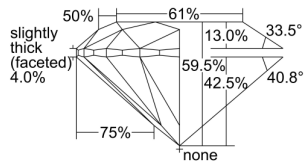

GIA®

FACSIMILE

GIA REPORT

1413899906

Verify this report at GIA.edu

GIA NATURAL DIAMOND DOSSIER®

January 18, 2022
GIA Report Number 1413899906
Shape and Cutting Style ..... Round Brilliant
Measurements ..... 5.42 - 5.44 x 3.23 mm

GRADING RESULTS

Carat Weight ..... 0.60 carat
Color Grade ..... D
Clarity Grade S11
Cut Grade ..... Excellent

ADDITIONAL GRADING INFORMATION

Polish ..... Excellent
Symmetry ..... Excellent
Fluorescence ..... Faint
Clarity Characteristics ..... Crystal, Feather
Inscription(s): GIA 1413899906

PROPORTIONS

Profile to actual proportions

GRADING SCALES

GIA COLOR SCALE	GIA CLARITY SCALE	GIA CUT SCALE	
D	FLAWLESS	EXCELLENT	
E	INTERNALLY FLAWLESS		
F		VVS₁	VERY GOOD
G	VVS₂		
H	VS₁	GOOD	
I	VS₂		
J	S1₁	FAIR	
K	S1₂		
L	I₁	POOR	
M	I₂		
N	I₃		
O			
P			
Q			
R			
S			
T			
U			
V			
W			
X			
Y			
Z